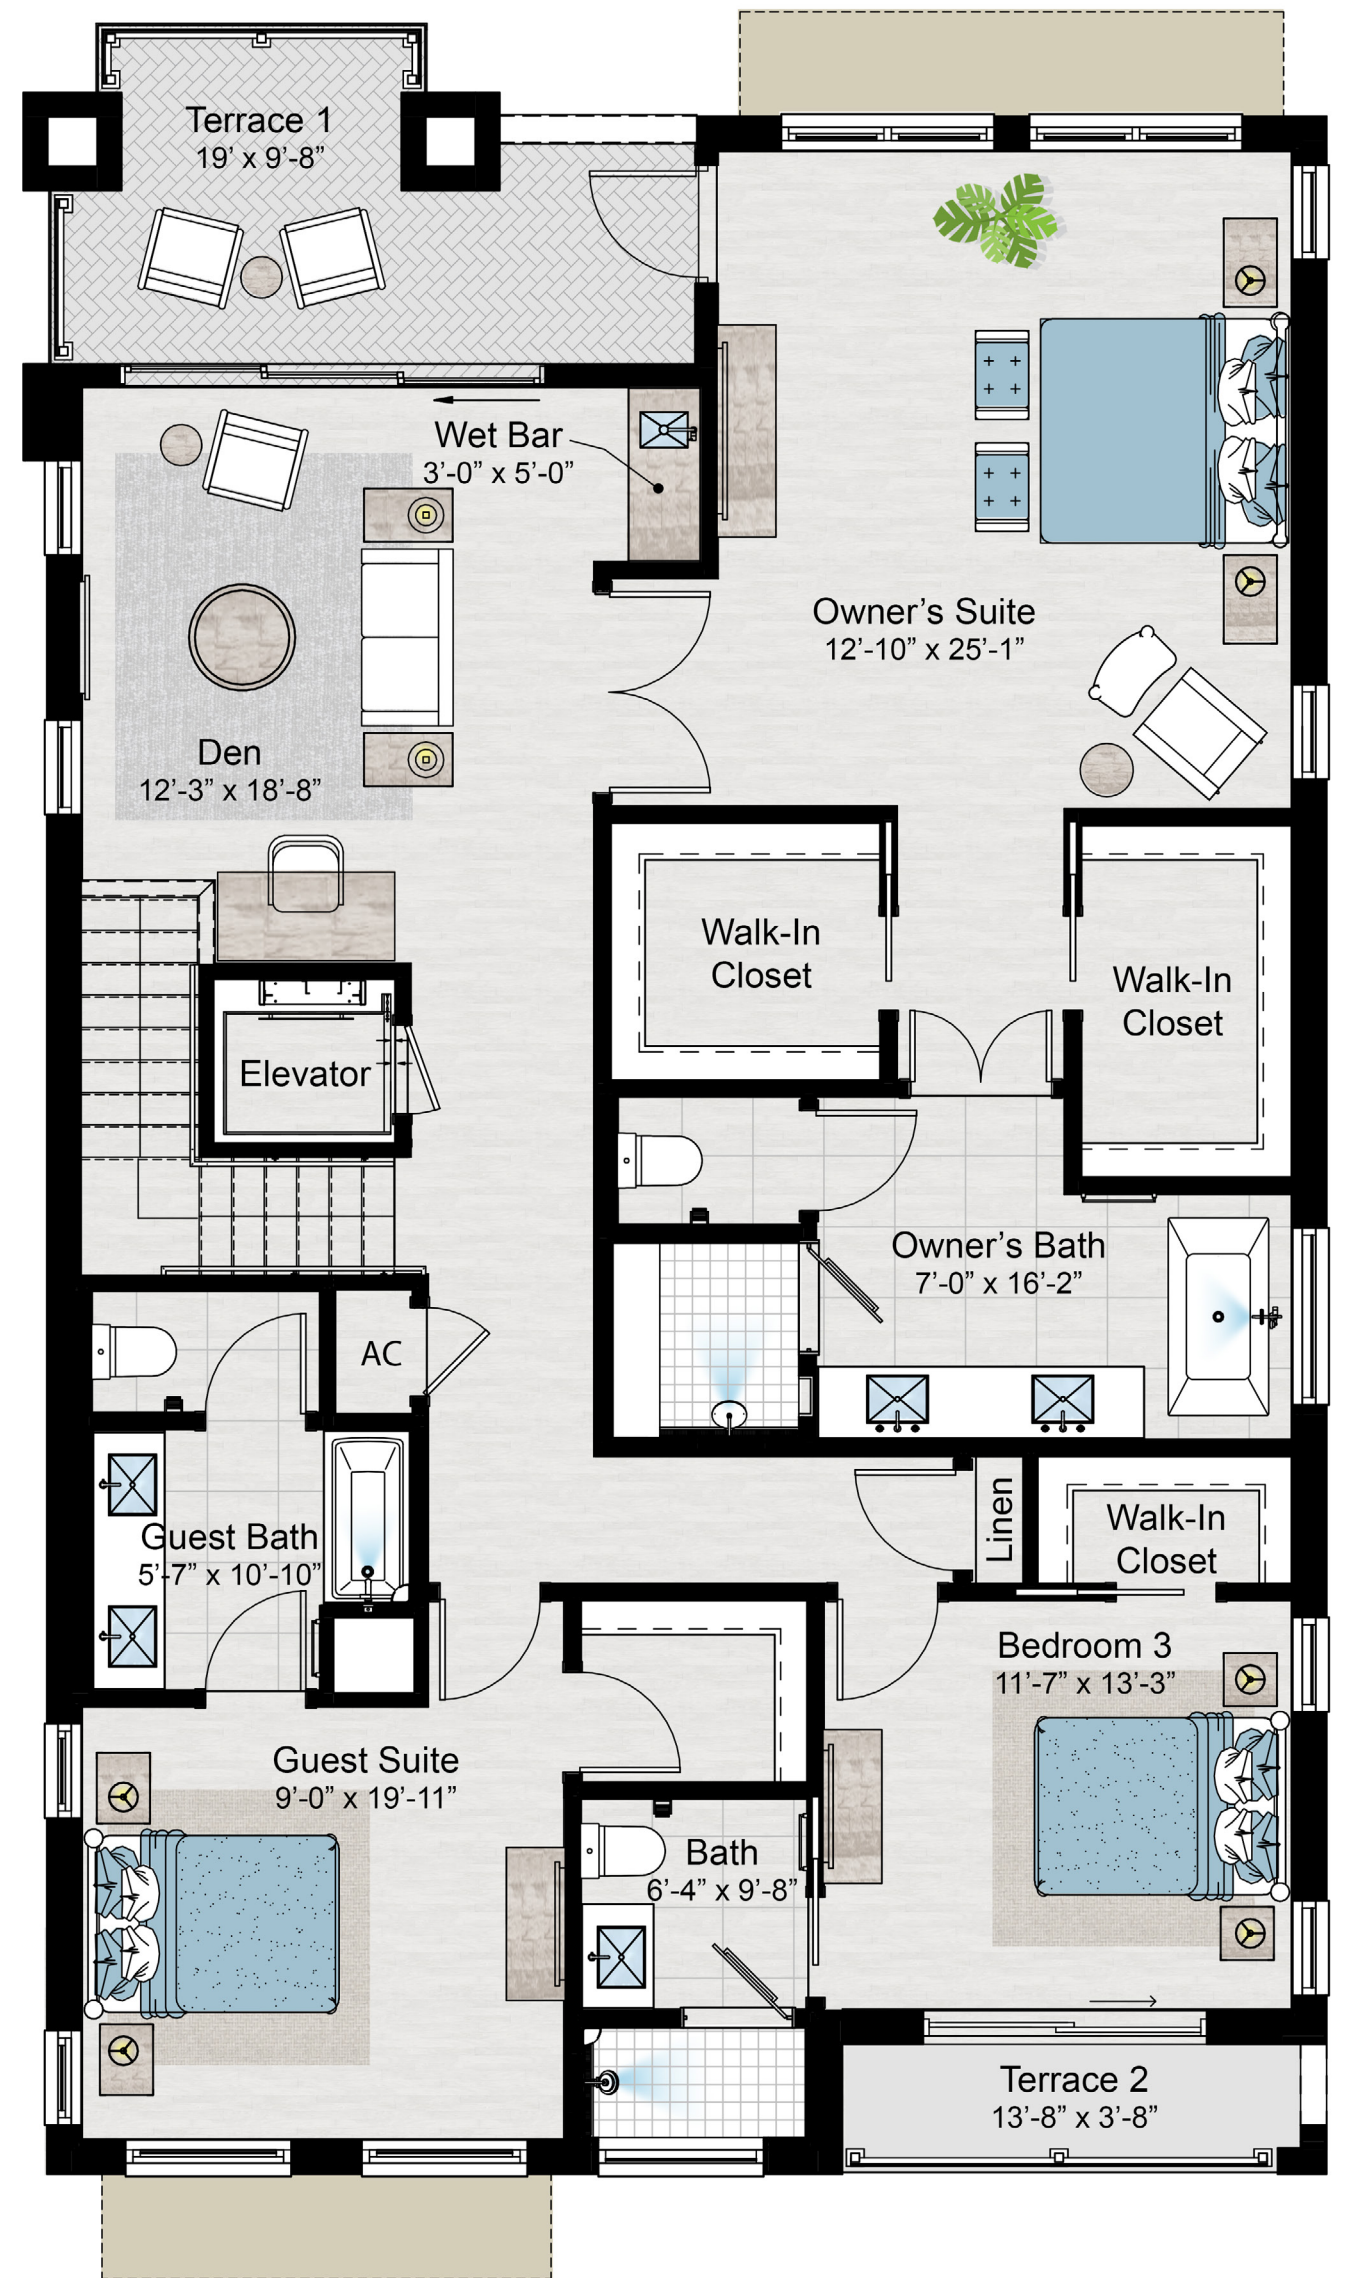

LEVEL 1

LEVEL 2

VILLA RESIDENCE

- 3 Bedrooms
- 3.5 Bathrooms
- + Den

Interior	3,925 sq ft
Exterior	293 sq ft
Total	4,218 sq ft

Villa Residence owners have complete access to the private amenities located in the AQUA towers.